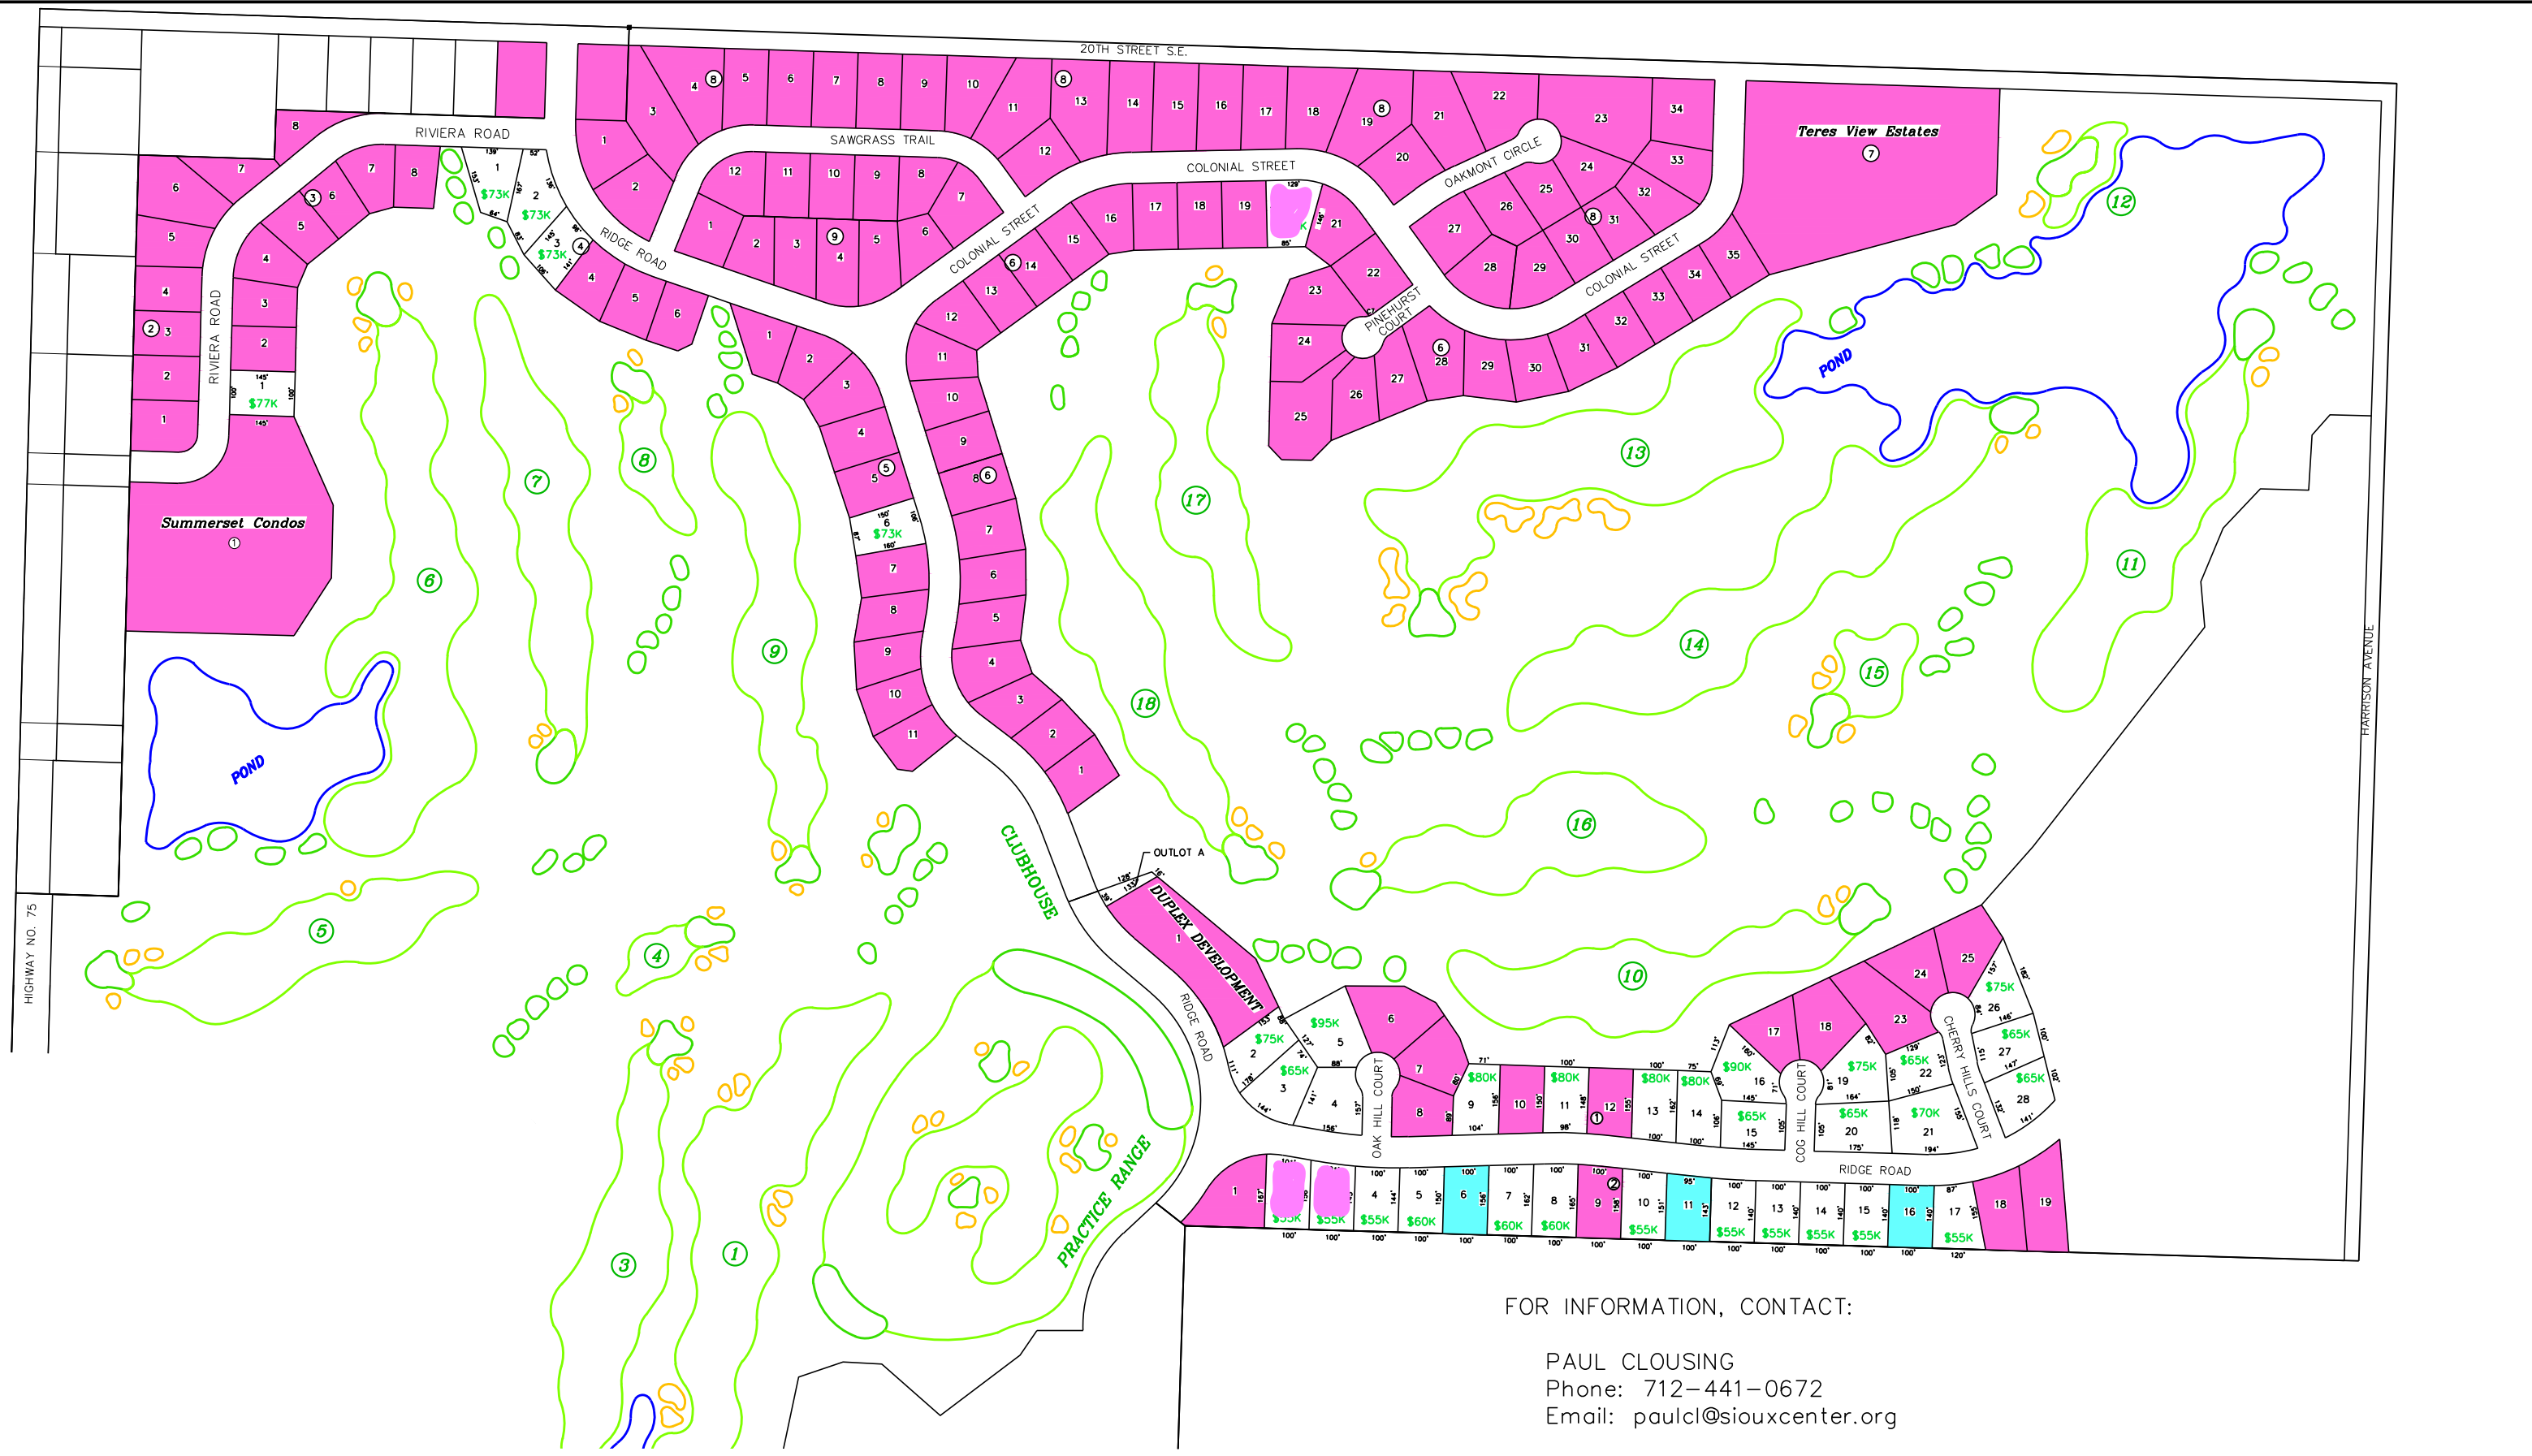

**SOUTH RIDGE ESTATES
FIRST AND SECOND ADDITION**
SIOUX CENTER, IOWA
LOT PRICES - 2020

LEGEND

- SOLD
- UNAVAILABLE

FOR INFORMATION, CONTACT:

PAUL CLOUSING
Phone: 712-441-0672
Email: paulcl@siouxcenter.org